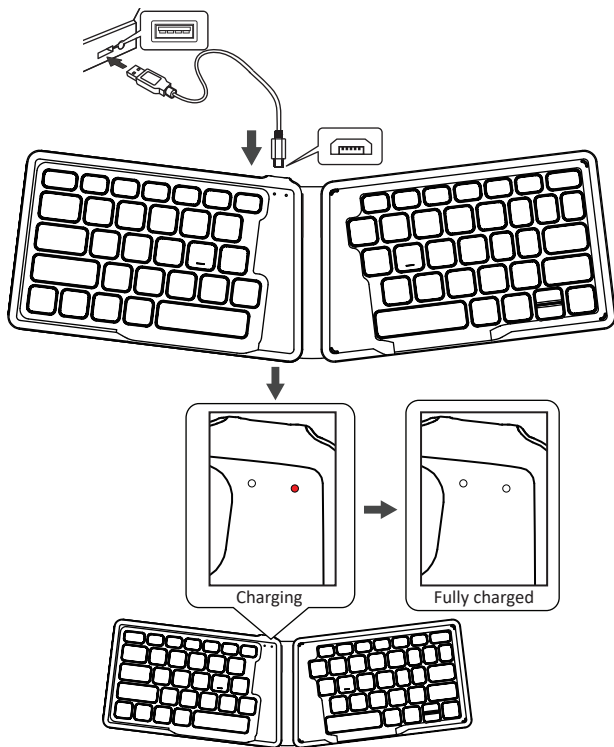

PERIBOARD-805 Ergo

Wireless Mini Scissor-switch Ergonomic Keyboard

•User Manual •Bedienungsanleitung •Manual de instrucciones
•Mode D'Emploi •Manuale Utente マニュアル •产品说明书 •使用手冊

Product Illustration

Keyboard Indicators

Caps Lock on	Bluetooth Pairing	Power on (only 3 seconds)	Power Status: Press +	Charging
			Flashing once:25% Flashing twice:50% Flashing thrice:75% Flashing four times:100%	

How do you charge PERIBOARD-805 Ergo?