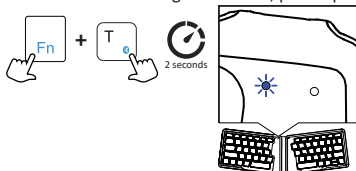

- **EN** If the Bluetooth pairing fails, please remove PERIBOARD-805 ergo from the list of paired devices and redo it from Step-1.
- **DE** Wenn die Bluetoothkopplung scheitert, entfernen Sie bitte PERIBOARD-805 ergo aus der Liste der gekoppelten Geräte und wiederholen Sie den Kopplungsprozess ab Schritt 1.
- **ES** Si el emparejamiento de Bluetooth falla, elimine el PERIBOARD-805 ergo de la lista de dispositivos emparejados e inicie nuevamente desde el Paso 1.
- **FR** Si le jumelage Bluetooth échoue, veuillez supprimer le PERIBOARD-805 ergo de la liste d'appareils jumelés de votre appareil et recommencez à l'étape 1