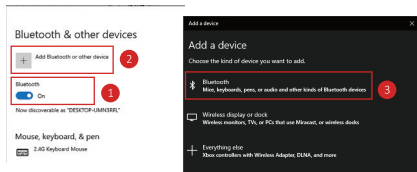

PERIBOARD-805 Ergo

Wireless Mini Scissor-switch Ergonomic Keyboard

•User Manual •Bedienungsanleitung •Manual de instrucciones
•Mode D'Emploi •Manuale Utente マニュアル •产品说明书 •使用手冊

Product Illustration

Keyboard Indicators

Caps Lock on	Bluetooth Pairing	Power on (only 3 seconds)	Power Status: Press +	Charging
			Flashing once:25% Flashing twice:50% Flashing thrice:75% Flashing four times:100%	

How do you charge PERIBOARD-805 Ergo?

How do you connect PERIBOARD-805 ERGO?

Windows Bluetooth

1 Start -> Settings -> Devices -> Bluetooth & other devices

2 Please choose one Bluetooth channel

3 Please click on PERIBOARD-805 ergo

If there's no PERIBOARD-805 ergo on the list, please press Fn + T again for 2 seconds.