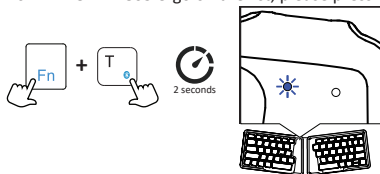

macOS Bluetooth

1 Apple Menu -> System Preferences -> Bluetooth

2 Please choose one Bluetooth channel

3 Please click on PERIBOARD-805 ergo

If there's no PERIBOARD-805 ergo on the list, please press Fn + T again for 2 seconds.