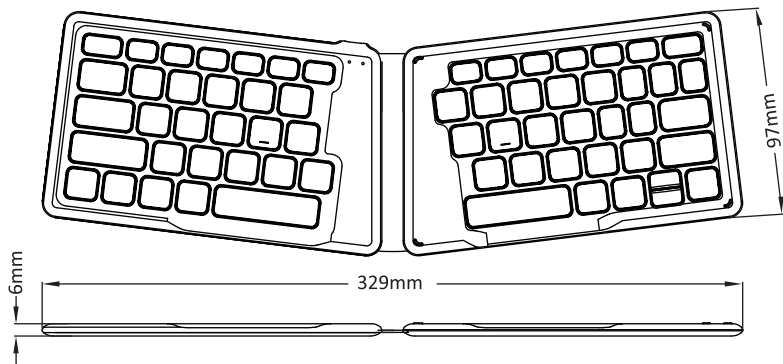

PERIBOARD-805 Ergo

Wireless Mini Scissor-switch Ergonomic Keyboard

•User Manual •Bedienungsanleitung •Manual de instrucciones
•Mode D'Emploi •Manuale Utente マニュアル •产品说明书 •使用手冊

Product Illustration

Keyboard Indicators

Caps Lock on	Bluetooth Pairing	Power on (only 3 seconds)	Power Status: Press +	Charging
			Flashing once:25% Flashing twice:50% Flashing thrice:75% Flashing four times:100%	

How do you charge PERIBOARD-805 Ergo?